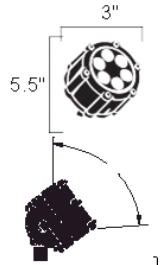

Landscape LED - Accent LED 12.4W 35 deg medium

15752AZT

FEATURES

- Housing Available in Die-Cast w/Aluminum Textured Architectural Bronze Finish
- Polycarbonate Mounting Stem & Locknut
- Clear Tempered Glass Capped Lens
- 9 LED Array Providing 12.4W / 16.7 VA Light Output
- 9-15V AC/DC Operating Range w/ Integrated, Constant Voltage Driver
- Custom T.I.R. (Total Internal Reflection) Acrylic Optics Developed Specifically For Kichler LED Fixtures
- Suitable For Use in Wet Location
- 10-Year / 40,000 Hour Warranty on LED Driver & All Other Electrical Components
- 5-Year Warranty on Aluminum LED Housings & Exterior Finishes

Technical Information

Type	Landscape 12V LED Accent	Primary Bulb or LED Count	9
Finish	Textured Architectural Bronze	Primary Max Watt	12.4W
Height	4.25 IN	Voltage	12
Length	2.75 IN	UL CSA Listed	Yes
Width	3.5 IN	Diffuser Description	CLEAR GLASS
Extra Lead Bulb or LED	24 IN Integrated	Body Material	Aluminum